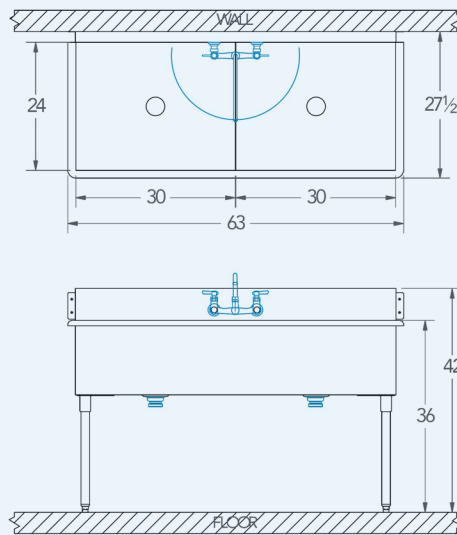

Terrell

Model # TE.234.00

2-Compartment Food Service Sink

Bowl (Lg x Wd x Dp)

30" x 24" x 14"

Drainboard

Left: 0"

Right: 0"

Overall (Lg x Wd x Ht)

63" x 27 1/2" x 42"

Material

16 gauge, stainless steel

Faucet Holes

1-1/8" Dia 8" Centers

Drain

3-1/2" Dia Opening

Included:

Matched Faucet

Basket Drain(s)

Install Kit

Additional Features

- 16 gauge stainless steel
- 14 gauge partition(s)
- 14" deep to sink rim
- Robust retro styling
- Stainless steel legs & feet
- 1-1/2" sanitary rolled-rim
- D 3-1/2" recessed drain opening
- Integrated security flange
- Specification grade hardware included
- 5-year warranty
- Made in Texas