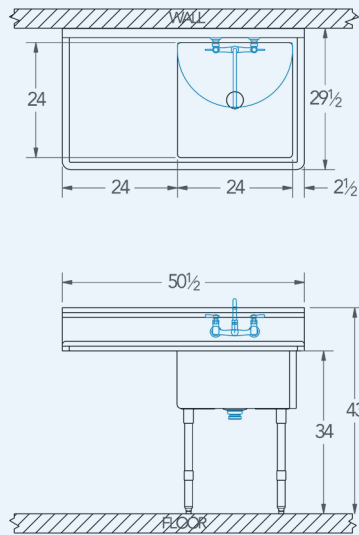

Pecos

Model # PE.144.40

1-Compartment Food Service Sink

Bowl (Lg x Wd x Dp)

24" x 24" x 12"

Drainboard

Left: 24"

Right: 0"

Overall (Lg x Wd x Ht)

50 1/2" x 29 1/2" x 43"

Material

16 gauge, stainless steel

Faucet Holes

1-1/8" Dia 8" Centers

Drain

3-1/2" Dia Opening

Included:

Matched Faucet

Basket Drain(s)

Install Kit

Additional Features

- Stainless Steel Legs and rails
- Adjustable stainless steel bullet feet
- 1 - 1/2" sanitary rolled rim
- 9" tall backsplash with tile edge
- NSF Certified
- 1 year warranty.