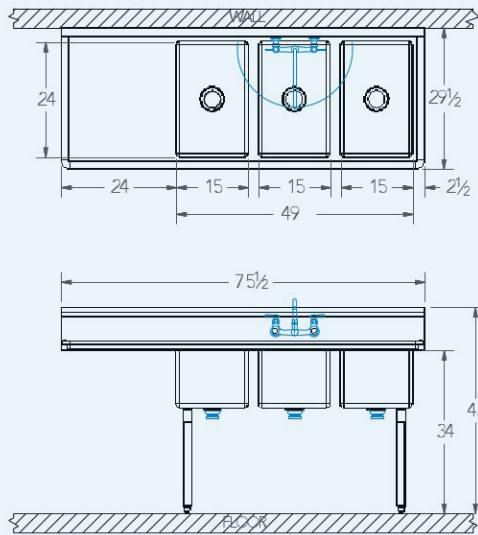

Sabine

Model # SA.354.40

3-Compartment Food Service Sink

Bowl (Lg x Wd x Dp)
15" x 24" x 12"

Drainboard
Left: 24"
Right: 0"

Overall (Lg x Wd x Ht)
75 1/2" x 29 1/2" x 43"

Material
16 gauge, stainless steel

Faucet Holes
1-1/8" Dia 8" Centers

Drain
3-1/2" Dia Opening

Included:

Matched Faucet

Basket Drain(s)

Install Kit

Additional Features

- NSF approved construction
- R 3/4" coved compartments
- 12" deep compartments
- Stainless steel legs
- Stainless steel feet
- 9" tile-edge backsplash
- 1-1/2" sanitary rolled-rim
- D 3-1/2" recessed drain opening
- Specification grade hardware included
- 5-year warranty
- Made in Texas