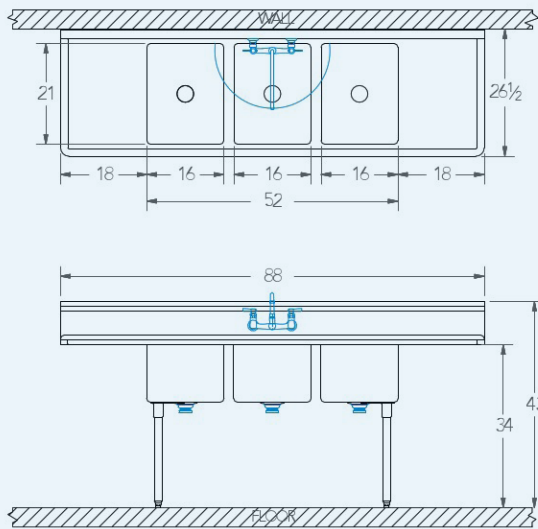

Sabine

Model # SA.361.88

3-Compartment Food Service Sink

Bowl (Lg x Wd x Dp)

16" x 21" x 12"

Drainboard

Left: 18"

Right: 18"

Overall (Lg x Wd x Ht)

88" x 26 1/2" x 43"

Material

16 gauge, stainless steel

Faucet Holes

1-1/8" Dia 8" Centers

Drain

3-1/2" Dia Opening

Included:

Matched Faucet

Basket Drain(s)

Install Kit

Additional Features

- NSF approved construction
- R 3/4" coved compartments
- 12" deep compartments
- Stainless steel legs
- Stainless steel feet
- 9" tile-edge backsplash
- 1-1/2" sanitary rolled-rim
- D 3-1/2" recessed drain opening
- Specification grade hardware included
- 5-year warranty
- Made in Texas