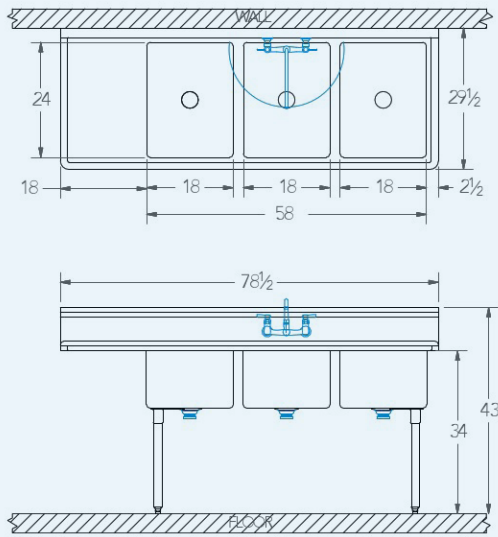

Sabine

Model # SA.384.80

3-Compartment Food Service Sink

Bowl (Lg x Wd x Dp)

18" x 24" x 12"

Drainboard

Left: 18"

Right: 0"

Overall (Lg x Wd x Ht)

78 1/2" x 29 1/2" x 43"

Material

16 gauge, stainless steel

Faucet Holes

1-1/8" Dia 8" Centers

Drain

3-1/2" Dia Opening

Included:

Matched Faucet

Basket Drain(s)

Install Kit

Additional Features

- NSF approved construction
- R 3/4" coved compartments
- 12" deep compartments
- Stainless steel legs
- Stainless steel feet
- 9" tile-edge backsplash
- 1-1/2" sanitary rolled-rim
- D 3-1/2" recessed drain opening
- Specification grade hardware included
- 5-year warranty
- Made in Texas