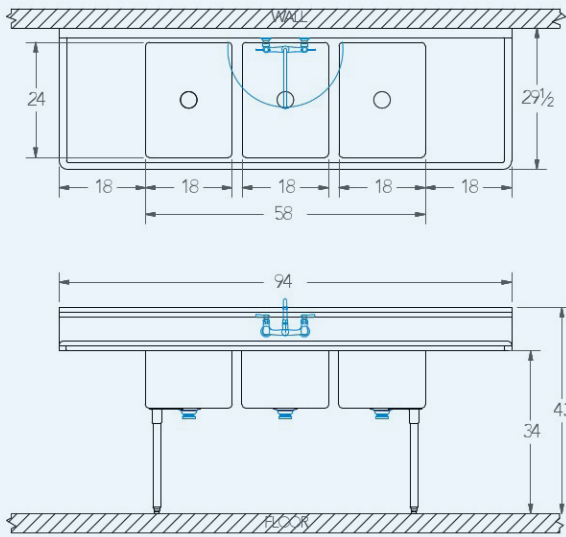

Sabine

Model # SA.384.88

3-Compartment Food Service Sink

Bowl (Lg x Wd x Dp)
18" x 24" x 12"

Drainboard
Left: 18"
Right: 18"

Overall (Lg x Wd x Ht)
94" x 29 1/2" x 43"

Material
16 gauge, stainless steel

Faucet Holes
1-1/8" Dia 8" Centers

Drain
3-1/2" Dia Opening

Included:

Matched Faucet

Basket Drain(s)

Install Kit

Additional Features

- NSF approved construction
- R 3/4" coved compartments
- 12" deep compartments
- Stainless steel legs
- Stainless steel feet
- 9" tile-edge backsplash
- 1-1/2" sanitary rolled-rim
- D 3-1/2" recessed drain opening
- Specification grade hardware included
- 5-year warranty
- Made in Texas