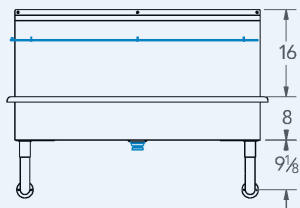

Paluxy

Model # PA.48FP

Flush Pipe Urinal

Bowl (Lg x Wd x Dp)

45" x 14" x 8"

Overall (Lg x Wd)

48" x 17.5"

Faucets

N/A

Material

16 gauge, stainless steel

Faucet Holes

N/A

Drain

2" Dia Opening

Additional Features

- Stainless steel tubular mounting brackets
- Comes with flush tube and keystone
- Tile edge with holes for ease of installation
- Strainer drain
- 10 year warranty
- 1 - 1/2 inch sanitary rolled rim
- Made in Texas