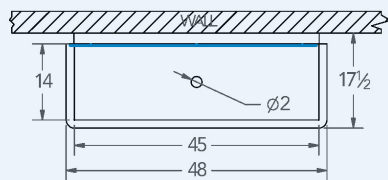

Paluxy

Model # PA.48FP

Flush Pipe Urinal

Bowl (Lg x Wd x Dp)

45" x 14" x 8"

Overall (Lg x Wd)

48" x 17.5"

Faucets

N/A

Material

16 gauge, stainless steel

Faucet Holes

N/A

Drain

2" Dia Opening

Additional Features

- Stainless steel tubular mounting brackets
- Comes with flush tube and keystone
- Tile edge with holes for ease of installation
- Strainer drain
- 10 year warranty
- 1 - 1/2 inch sanitary rolled rim
- Made in Texas