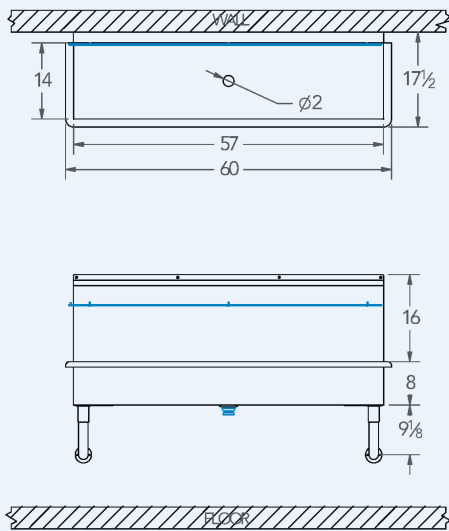

Paluxy

Model # PA.60FP

Flush Pipe Urinal

Bowl (Lg x Wd x Dp)

57" x 14" x 8"

Overall (Lg x Wd)

60" x 17.5"

Faucets

N/A

Material

16 gauge, stainless steel

Faucet Holes

N/A

Drain

2" Dia Opening

Additional Features

- Stainless steel tubular mounting brackets
- Comes with flush tube and keystone
- Tile edge with holes for ease of installation
- Strainer drain
- 10 year warranty
- 1 - 1/2 inch sanitary rolled rim
- Made in Texas