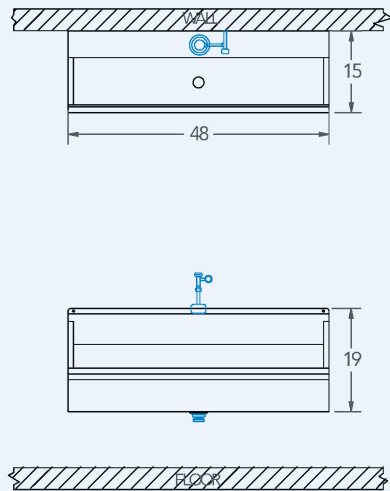

Paluxy

Model # PA.48FV

Flush Valve Urinal

Bowl (Lg x Wd x Dp)

48" x 15" x 19"

Overall (Lg x Wd)

48" x 15"

Faucets

N/A

Material

16 gauge, stainless steel

Faucet Holes

N/A

Drain

1 7/8" Dia Opening

Additional Features