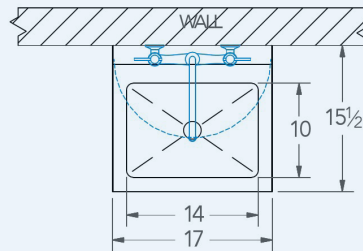

Brazos

Model # BR.60.128

Handwash Sink

Bowl (Lg x Wd x Dp)

14" x 10" x 5"

Overall (Lg x Wd)

17" x 15 1/2"

Faucet

Wall mounted, single faucet

End Splash

N/A

Material

16 gauge, stainless steel

Faucet Holes

1-1/8" Dia 8" Centers

Drain

1-1/2" Dia Opening

Included:

Matched Faucet

Install Kit

Additional Features

- 16 gauge stainless steel
- Coved corners
- NSF approved
- Die formed edge
- O.A. 17" x 15 1/2" w/ wall faucet
- O.A. 17" x 17 1/2" w/ deck faucet
- 14" x 10" x 5" deep
- Includes faucet, drain and wall bracket
- 10 year warranty
- Made in Texas