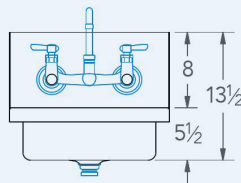

Brazos

Model # BR.60.128

Handwash Sink

Bowl (Lg x Wd x Dp)

14" x 10" x 5"

Overall (Lg x Wd)

17" x 15 1/2"

Faucet

Wall mounted, single faucet

End Splash

N/A

Material

16 gauge, stainless steel

Faucet Holes

1-1/8" Dia 8" Centers

Drain

1-1/2" Dia Opening

Included:

Matched Faucet

Install Kit

Additional Features

- 16 gauge stainless steel
- Coved corners
- NSF approved
- Die formed edge
- O.A. 17" x 15 1/2" w/ wall faucet
- O.A. 17" x 17 1/2" w/ deck faucet
- 14" x 10" x 5" deep
- Includes faucet, drain and wall bracket
- 10 year warranty
- Made in Texas