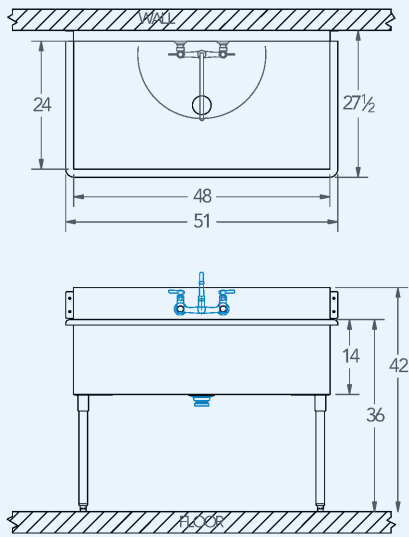

Wichita

Model # WC.1E4.00

1-Compartment Industrial Sink

Bowl (Lg x Wd x Dp)

48" x 24" x 14"

Drainboard

Left: 0"

Right: 0"

Overall (Lg x Wd x Ht)

51" x 27 1/2" x 42"

Material

14 gauge, stainless steel

Faucet Holes

1-1/8" Dia 8" Centers

Drain

3-1/2" Dia Opening

Included:

Matched Faucet

Basket Drain(s)

Install Kit

Additional Features

- 14 gauge stainless steel
- 14" deep to sink rim
- Robust retro styling
- Stainless steel legs & feet
- 1-1/2" sanitary rolled-rim
- D 3-1/2" recessed drain opening
- Integrated security flange
- Specification grade hardware included
- 10-year warranty
- Made in Texas