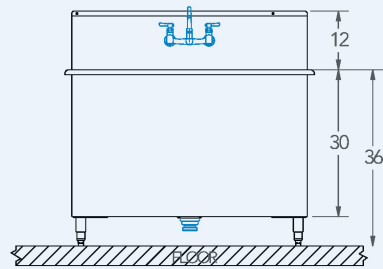

Medina

Model # JS.483

Jumbo Sink

Bowl (Lg x Wd x Dp)

48" x 30" x 30"

Overall (Lg x Wd x Ht)

51" x 33 1/2" x 48"

Faucets

N/A

Material

14 gauge, stainless steel

Faucet Holes

N/A

Drain

3 1/2" Dia Opening

Included:

Matched Faucet

Basket Drain(s)

Install Kit

Additional Features

- 14 gauge stainless steel
- 12" backsplash
- 30" deep
- D 3 1/2" drain opening
- Sanitary rolled rim
- Stainless steel legs
- Adjustable bullet feet
- 10 year warranty
- Made in Texas