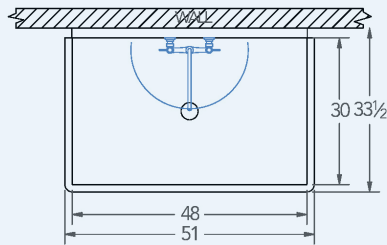

Medina

Model # JS.483

Jumbo Sink

Bowl (Lg x Wd x Dp)

48" x 30" x 30"

Overall (Lg x Wd x Ht)

51" x 33 1/2" x 48"

Faucets

N/A

Material

14 gauge, stainless steel

Faucet Holes

N/A

Drain

3 1/2" Dia Opening

Included:

Matched Faucet

Basket Drain(s)

Install Kit

Additional Features

- 14 gauge stainless steel
- 12" backsplash
- 30" deep
- D 3 1/2" drain opening
- Sanitary rolled rim
- Stainless steel legs
- Adjustable bullet feet
- 10 year warranty
- Made in Texas