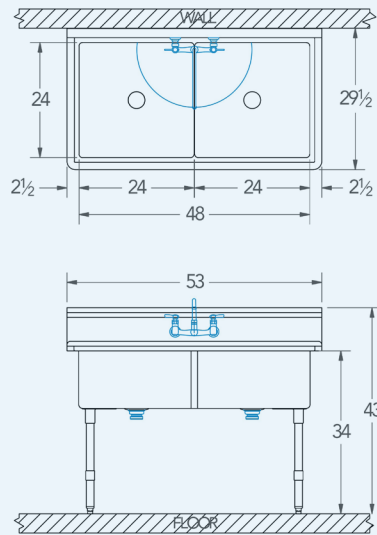

Pecos

Model # PE.244.00

2-Compartment Food Service Sink

Bowl (Lg x Wd x Dp)

24" x 24" x 12"

Drainboard

Left: 0"

Right: 0"

Overall (Lg x Wd x Ht)

53" x 29 1/2" x 43"

Material

16 gauge, stainless steel

Faucet Holes

1-1/8" Dia 8" Centers

Drain

3-1/2" Dia Opening

Included:

Matched Faucet

Basket Drain(s)

Install Kit

Additional Features

- Stainless Steel Legs and rails
- Adjustable stainless steel bullet feet
- 1 - 1/2" sanitary rolled rim
- 9" tall backsplash with tile edge
- NSF Certified
- 1 year warranty.