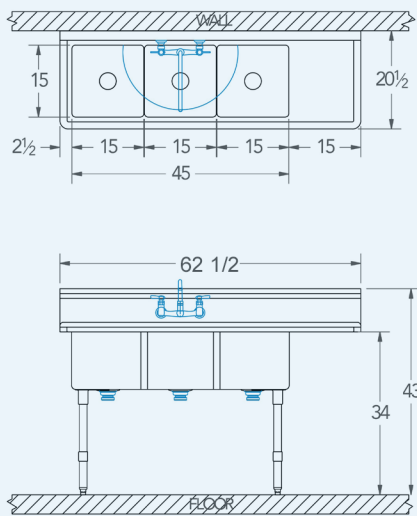

### Bowl (Lg x Wd x Dp)

15" x 15" x 12"

### Drainboard

Left: 0"

Right: 15"

### Overall (Lg x Wd x Ht)

62 1/2" x 20 1/2" x 43"

### Faucet Holes

1-1/8" Dia 8" Centers