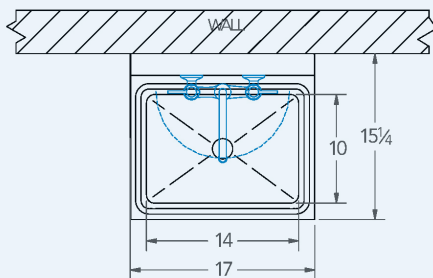

Comal

Model # CM.30.124R

Handwash Sink

Bowl (Lg x Wd x Dp)

14" x 10" x 5"

Overall (Lg x Wd)

17" x 15 1/4"

Faucet

Wall mounted, single faucet

End Splashes

Right Side

Material

20 gauge, stainless steel

Faucet Holes

1" Dia 4" Centers

Drain

1-1/2" Dia Opening

Included:

Matched Faucet

Basket Drain(s)

Additional Features

- 20 gauge stainless steel
- Coved Corners
- NSF Approved
- Die-formed Rim
- O.A. 17" x 15 1/4"
- 14" x 10" x 5" deep sink bowl
- Includes faucet, drain and wall bracket
- 1 year warranty