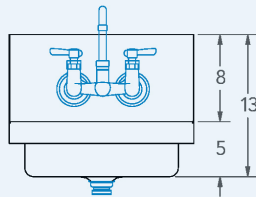

Comal

Model # CM.30.124R

Handwash Sink

Bowl (Lg x Wd x Dp)

14" x 10" x 5"

Overall (Lg x Wd)

17" x 15 1/4"

Faucet

Wall mounted, single faucet

End Splashes

Right Side

Material

20 gauge, stainless steel

Faucet Holes

1" Dia 4" Centers

Drain

1-1/2" Dia Opening

Included:

Matched Faucet

Basket Drain(s)

Additional Features

- 20 gauge stainless steel
- Coved Corners
- NSF Approved
- Die-formed Rim
- O.A. 17" x 15 1/4"
- 14" x 10" x 5" deep sink bowl
- Includes faucet, drain and wall bracket
- 1 year warranty